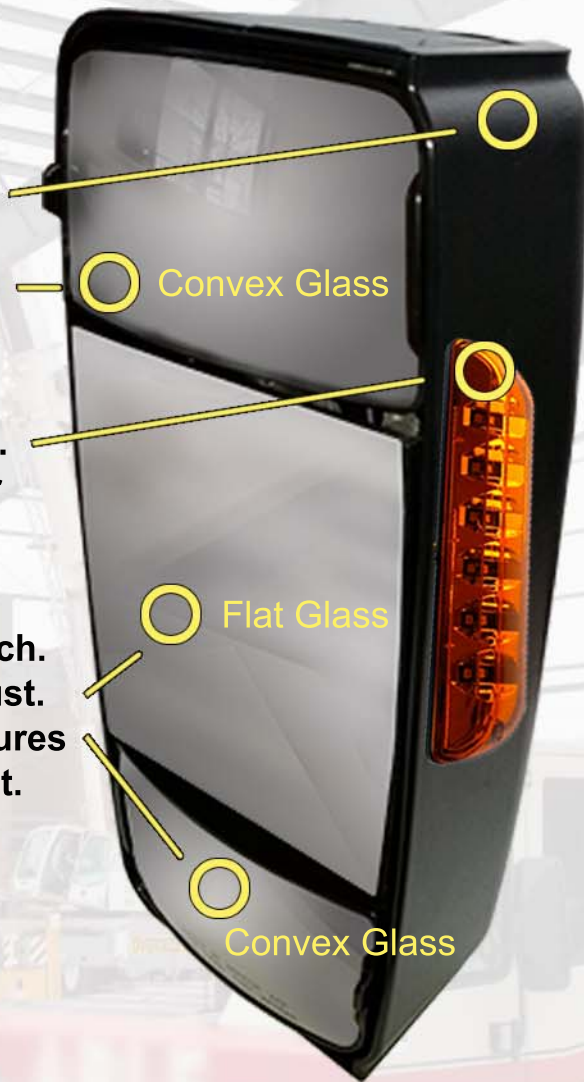

www.lucerix.com

Triple Lens 17" Power Mirror

Universal tube fit.
19mm - 28 mm tube.
Off Center Mount.
Wide or Narrow Body.

Optional heated glass.
All 3 Lenses

Optional L.E.D lighting.
Running light/signal or both.

Proprietary control switch.
Independent 4-Way adjust.
Each glass surface features
27 degrees of movement.

SEE ABOVE THE CAB!

Lucerix International Corp.
2488 Bristol Circle,
Oakville, Ontario. CA
L6H5S1
Toll Free: 800.295.3703
www.lucerix.com