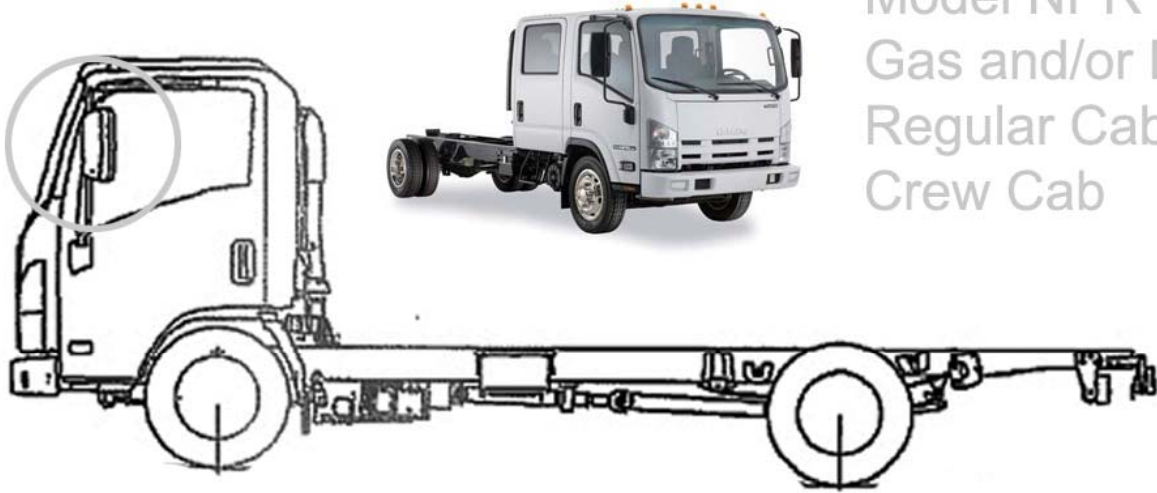

Mirror Systems for

ISUZU
TRUCK

Model NPR
Gas and/or Diesel
Regular Cab
Crew Cab

See Below

Part # for Mirror Assembly

	No Heat	Heated
Left Hand	25.721.00	25.703.00-12V
Right Hand	24.720.00	24.702.00-12V

Glass Replacement Part #'s

	No Heat		Heated	
	Flat Glass	CX Glass	Flat Glass	CX Glass
Left Hand	SV20.515.90	CV20.721.03GI	S20.703.46-12V	S20.707.45-12V
Right Hand	SV20.515.90	CV20.721.03GI	S20.703.46-12V	S20.707.45-12V

Mirrors on the Move!

2488 Bristol Circle,
Oakville, Ontario,
CA. L6H 5S1

Toll Free: (800) 295-3703
PH: (905) 829-4180
Fax: (905) 829-4184
www.lucerix.com