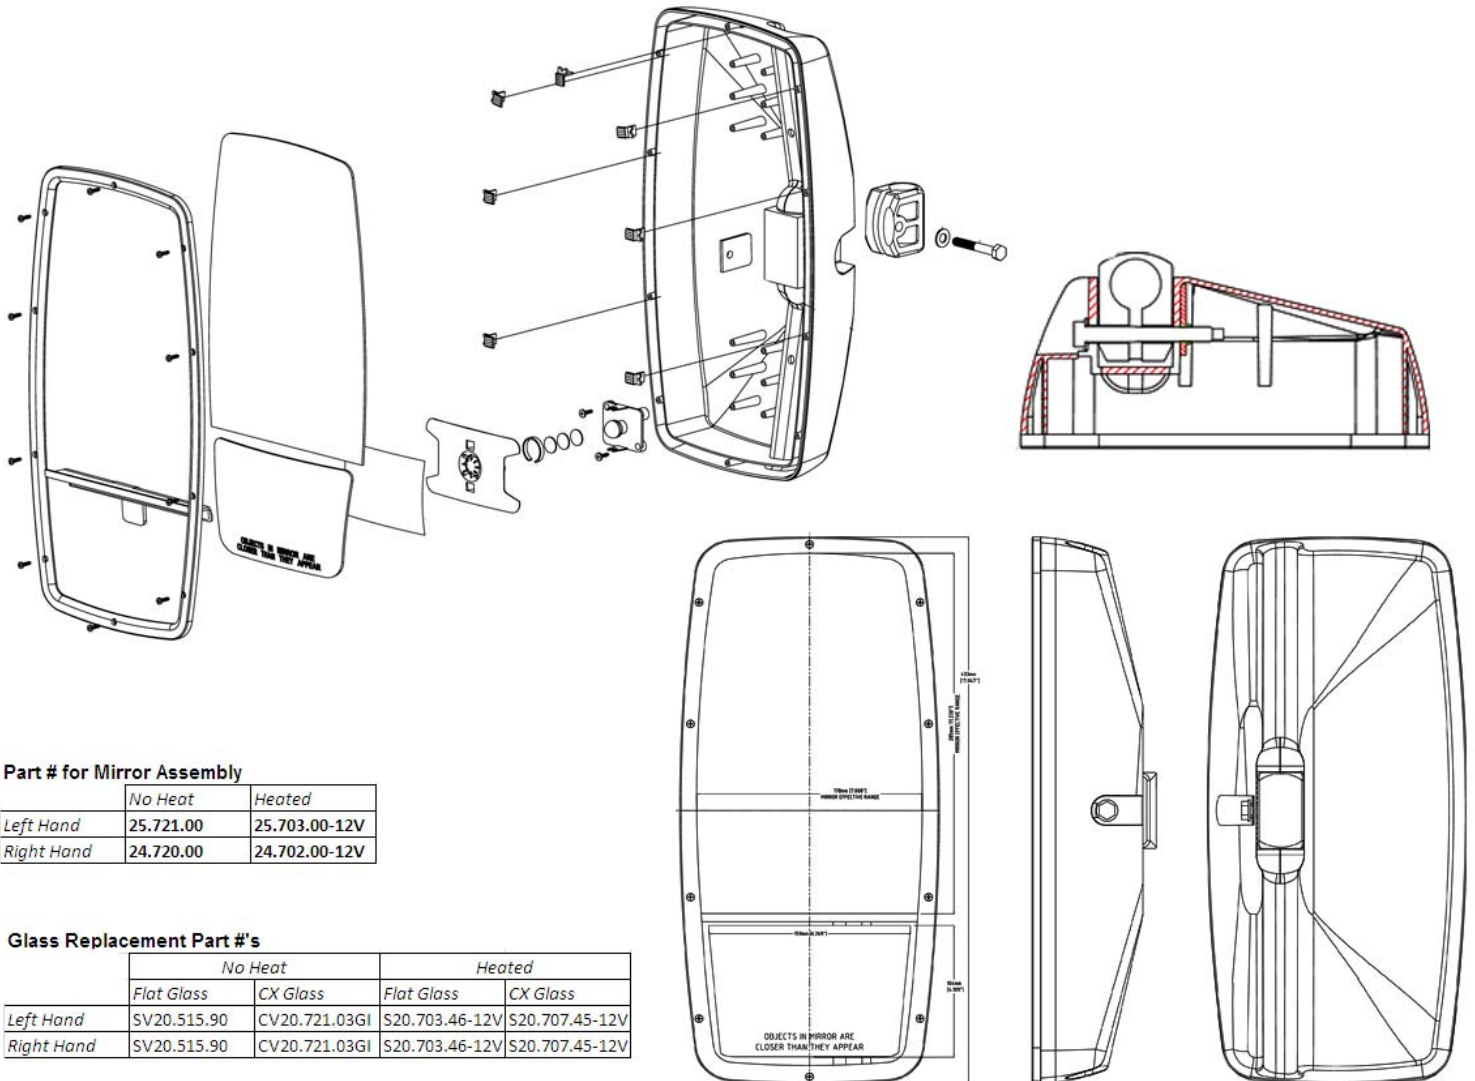

# Mirror Systems for

**ISUZU**  
TRUCK

Model NPR  
Gas and/or Diesel  
Regular Cab  
Crew Cab

See Below

**Part # for Mirror Assembly**

	No Heat	Heated
Left Hand	25.721.00	25.703.00-12V
Right Hand	24.720.00	24.702.00-12V